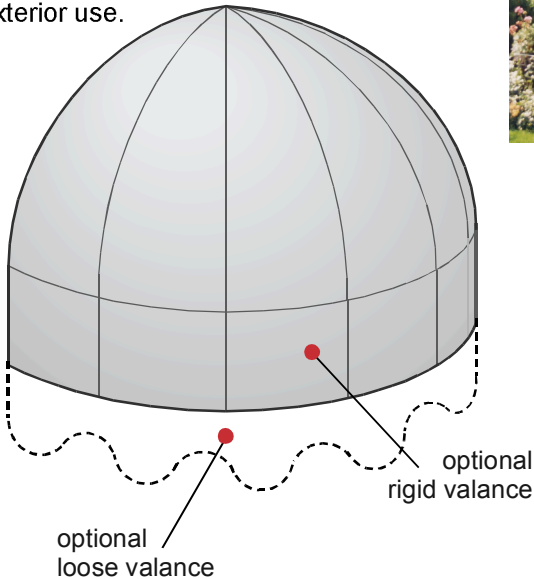

The **Esquire** fabric awning by **QUEEN CITY** creates the ideal finishing touch to your home or business. The "dome" shape of the **Esquire** creates an elegant entryway and provides protection from sun, rain and snow for doors and windows. Fabric Awnings have a natural inviting warmth which few other building materials can achieve. Adding signage and/or lighting to the **Esquire** awning can uniquely identify your building and set it apart from others. **Proline Fabric Awnings** are custom made to conform to most any building and feature rigid welded structural metal frames with architectural fabrics specifically designed for exterior use.