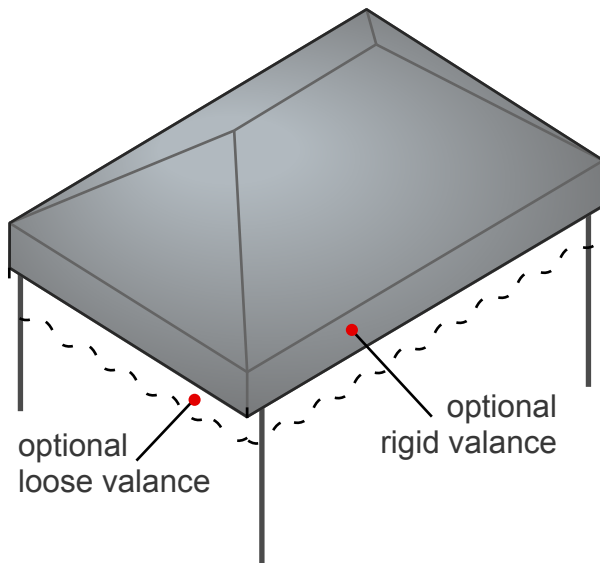

The Pavilion fabric canopy by Queen City creates an all-weather protected environment outdoors. The Pavilion Canopy provides protection from sun, rain and snow and is an ideal way to create outdoor break areas for employees and users of facilities that have "no smoking" policies. Optional sidewalls can act as windbreaks for the Guardian Canopy. Fabric Awnings have a natural inviting warmth which few other building materials can achieve. Proline Fabric Awnings are custom made to conform to most any building and feature rigid welded structural metal frames with architectural fabrics specifically designed for exterior use.

Frame:

Steel - Galvanized square and rectangular ASTM A-500 steel tube with smooth, clear polymer finish. Connections are welded and coated with rust inhibitive paint to match galvanized finish. Fabric attaches to frame either by lacing or tec screws.

Graphics: Lettering and signage can be applied to fabrics in a variety of methods. Surface applied graphics for non-backlit applications and translucent graphics for backlit applications.

Options:

Painted Frames - Awning and canopy frames can be electrostatically painted to match specified colors.