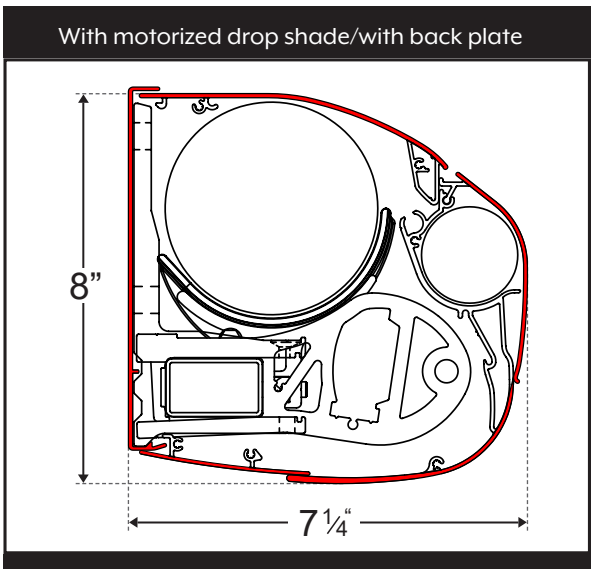

UNIT PROFILE VIEWS