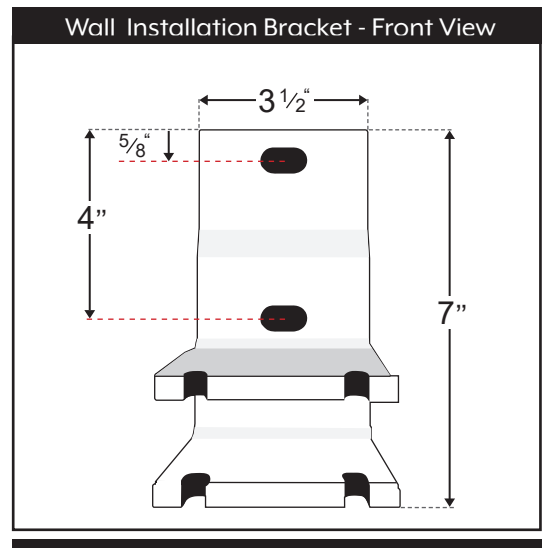

BRACKET DETAILS

30 x 70mm WALL MOUNT BRACKET

- All Sizes
- All Options