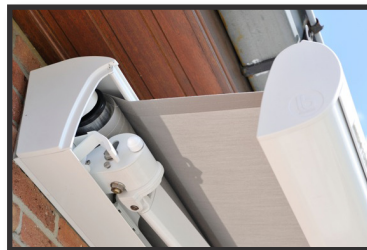

IDEAL FOR ROOF MOUNTING ◀

The fully enclosed design of this shading system provides the longevity of protection against the constant exposure to the elements. The Prestige Cassette has an optional powder coated matching back panel which aids in protecting the fabric, arms and motor from the elements. Your fabric will stay new looking for an extended period and will last longer as well.