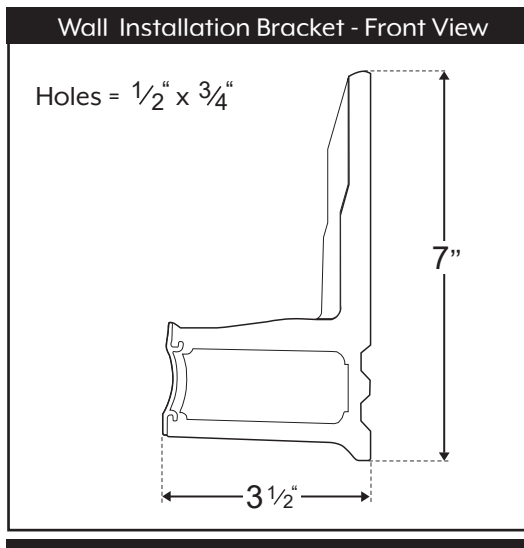

BRACKET DETAILS

30 x 70mm WALL MOUNT BRACKET

- All Sizes
- All Options