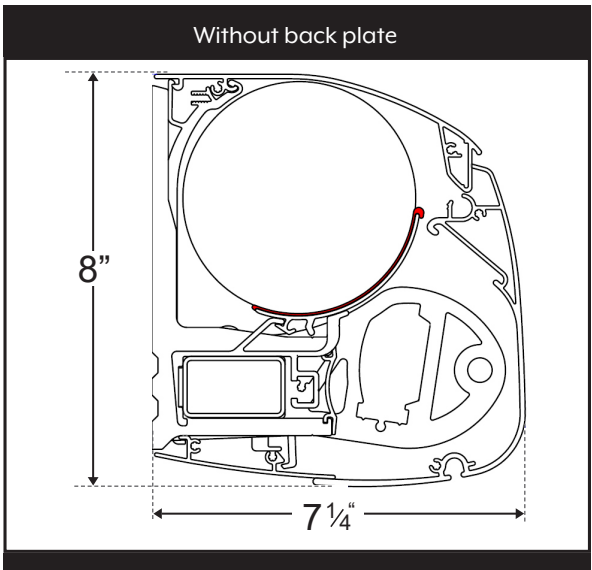

UNIT PROFILE VIEWS