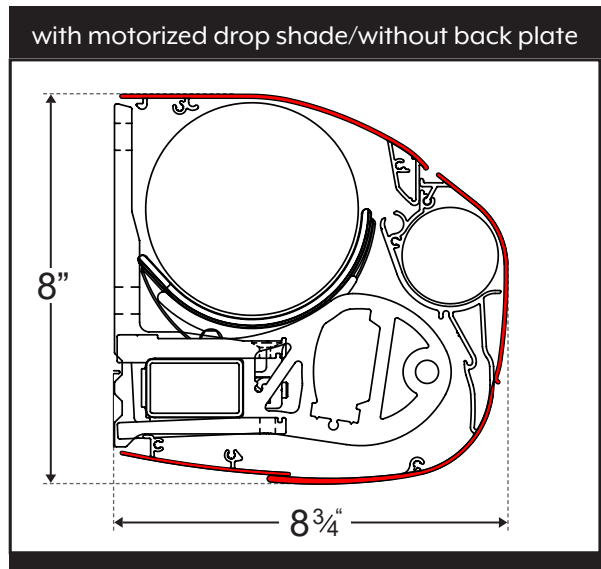

UNIT PROFILE VIEWS