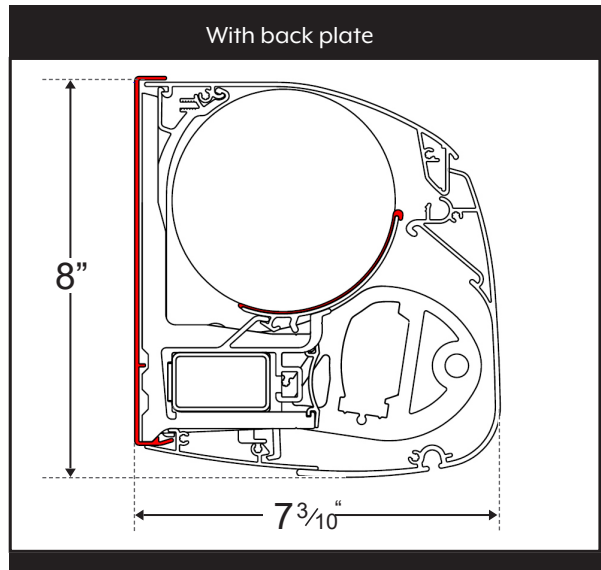

UNIT PROFILE VIEWS