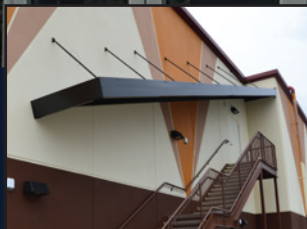

IMPERIAL MARQUEE

HANGER ROD CANOPY

Queen City Awning

- ✓ pre-engineered
- ✓ pre-fabricated
- ✓ pre-finished

• DURABLE •

• SELF-SUPPORTING •

• DESIGN FLEXIBILITY •

• CUSTOM SIZES •

• COST EFFECTIVE •

• FACTORY APPLIED POWDER COAT FINISH •

HANGER-ROD METAL CANOPIES

Whether your project involves new construction or a building renovation, Queen City Awning has the ideal solution... Discover the possibilities with our pre-fabricated Imperial Marquee Hanger Rod Canopy.