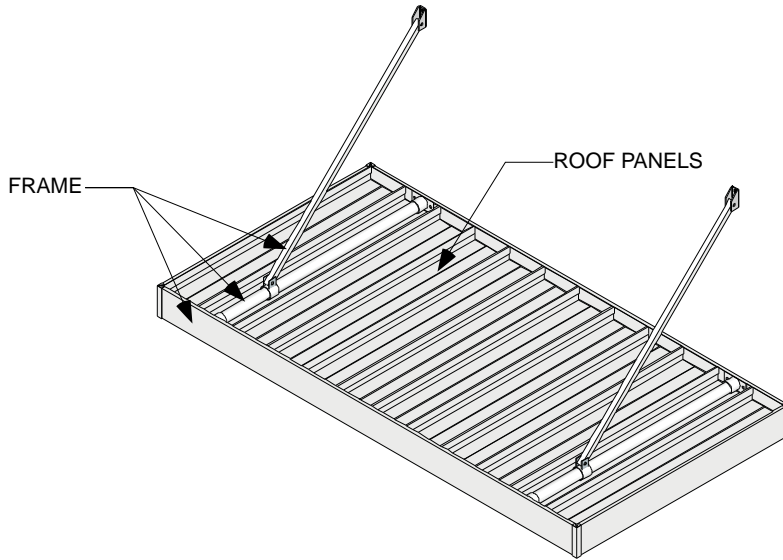

**IMPERIAL MARQUEE
HANGER ROD CANOPY**

COLOR CHART

ROOF PANEL COLORS

FRAME COLORS

Colors shown on this page are approximate and are subject to change without notice. Physical color samples are available upon request.