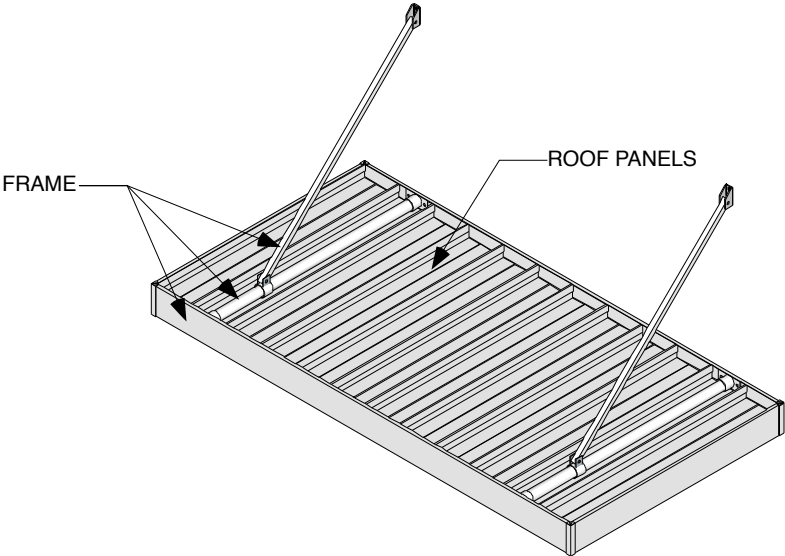

**IMPERIAL MARQUEE  
HANGER ROD CANOPY**

**COLOR CHART**

**ROOF PANEL COLORS**

**FRAME COLORS**

**Super Durable Frame Color Options**

Colors shown on this page are approximate and are subject to change without notice. Physical color samples are available upon request.